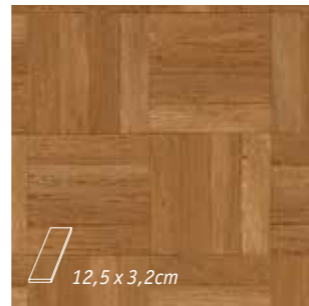

MOSAÏQUE NATURAL
4m: 5206114 (5450158336288)
3m: 5263075 (5450158336974)
2m: 5337074 (5450158337759)
Repeat: 50x50 - Laying: same direction