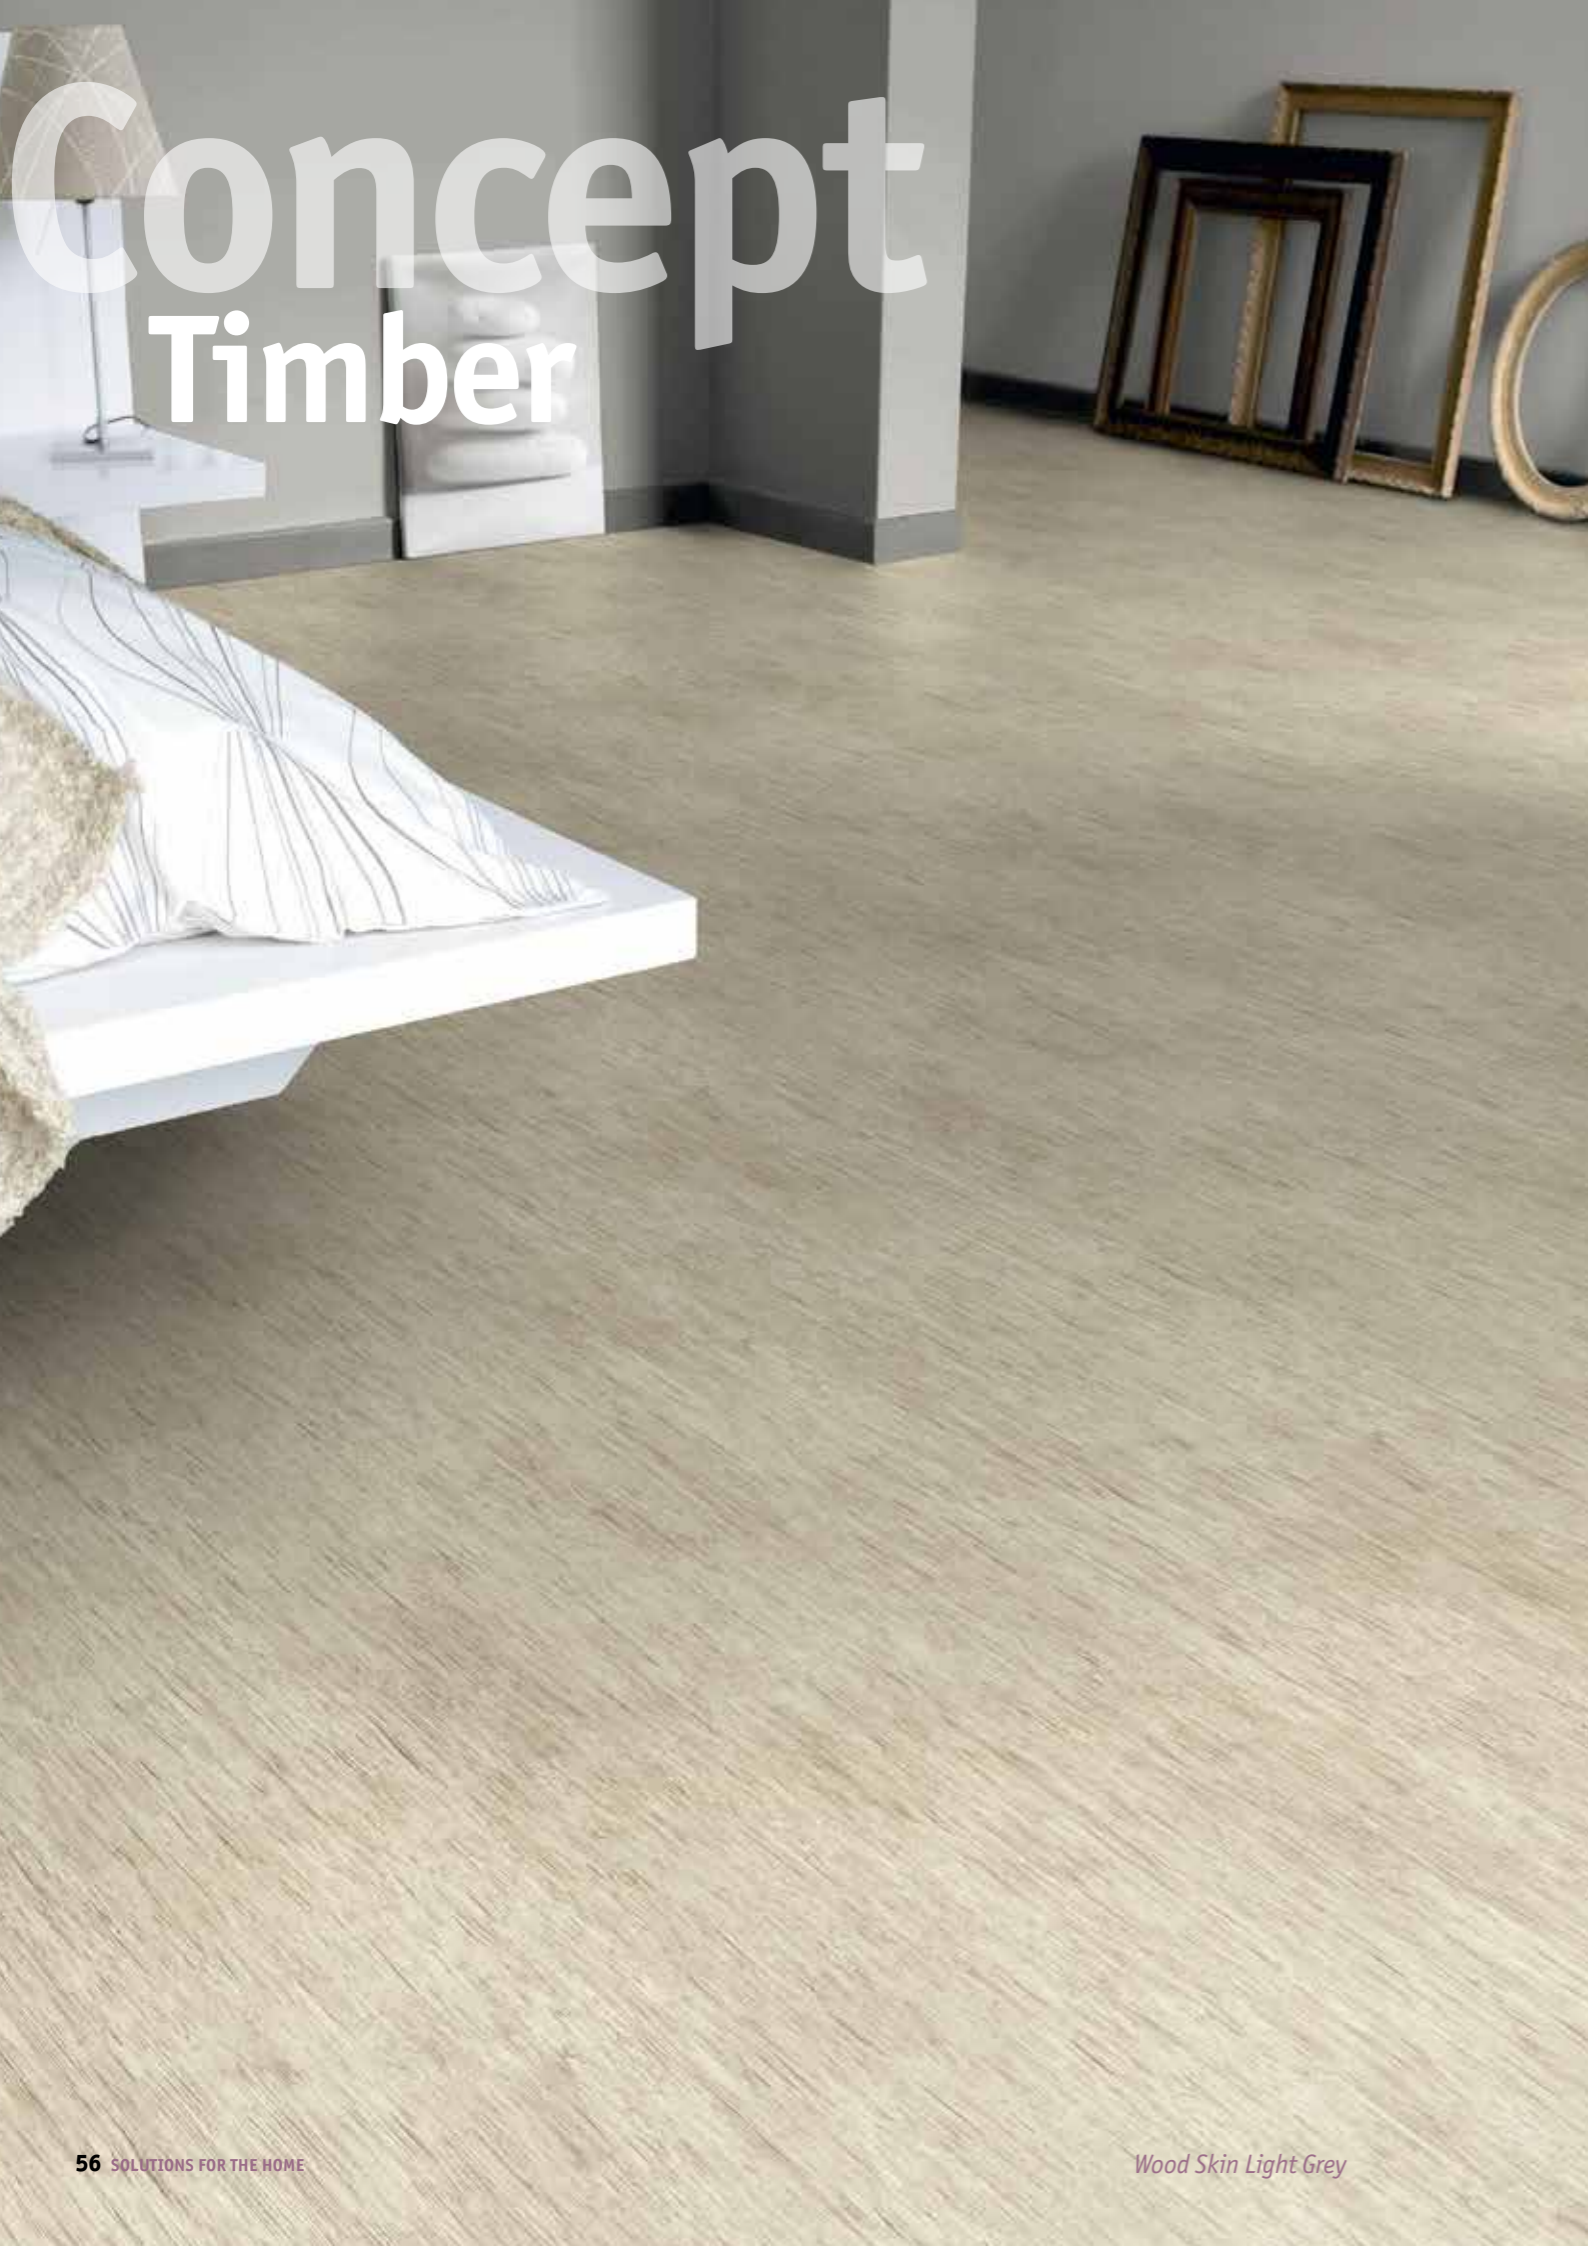

Concept Timber

Mixed, bohemia, retro

Repeat: 100x100 - Laying: same direction

WOOD SKIN LIGHT GREY
4m: 27010035 (5450158583750)
3m: 27017035 (5450158585808)
2m: 27024035 (5450158587451)

WOOD SKIN GREY
4m: 27010036 (5450158583804)
3m: 27017036 (5450158585853)
2m: 27024036 (5450158587505)

WOOD SKIN BEIGE
4m: 27010037 (5450158583859)
3m: 27017037 (5450158585907)
2m: 27024037 (5450158587550)

WOOD SKIN BROWN
4m: 27010038 (5450158583903)
3m: 27017038 (5450158585952)
2m: 27024038 (5450158587604)

RUSTIC OAK WHITE
4m: 5516104 (5450158393359)
3m: 5517088 (5450158393076)
2m: 5518096 (5450158393106)

RUSTIC OAK GREY
4m: 5516105 (5450158390228)
3m: 5517089 (5450158390600)
2m: 5518097 (5450158390990)

RUSTIC OAK LIGHT BEIGE
4m: 5516127 (5450158393373)
3m: 5517114 (5450158393090)
2m: 5518122 (5450158393120)

RUSTIC OAK RED BROWN
4m: 5516106 (5450158390235)
3m: 5517090 (5450158390617)
2m: 5518098 (5450158391003)