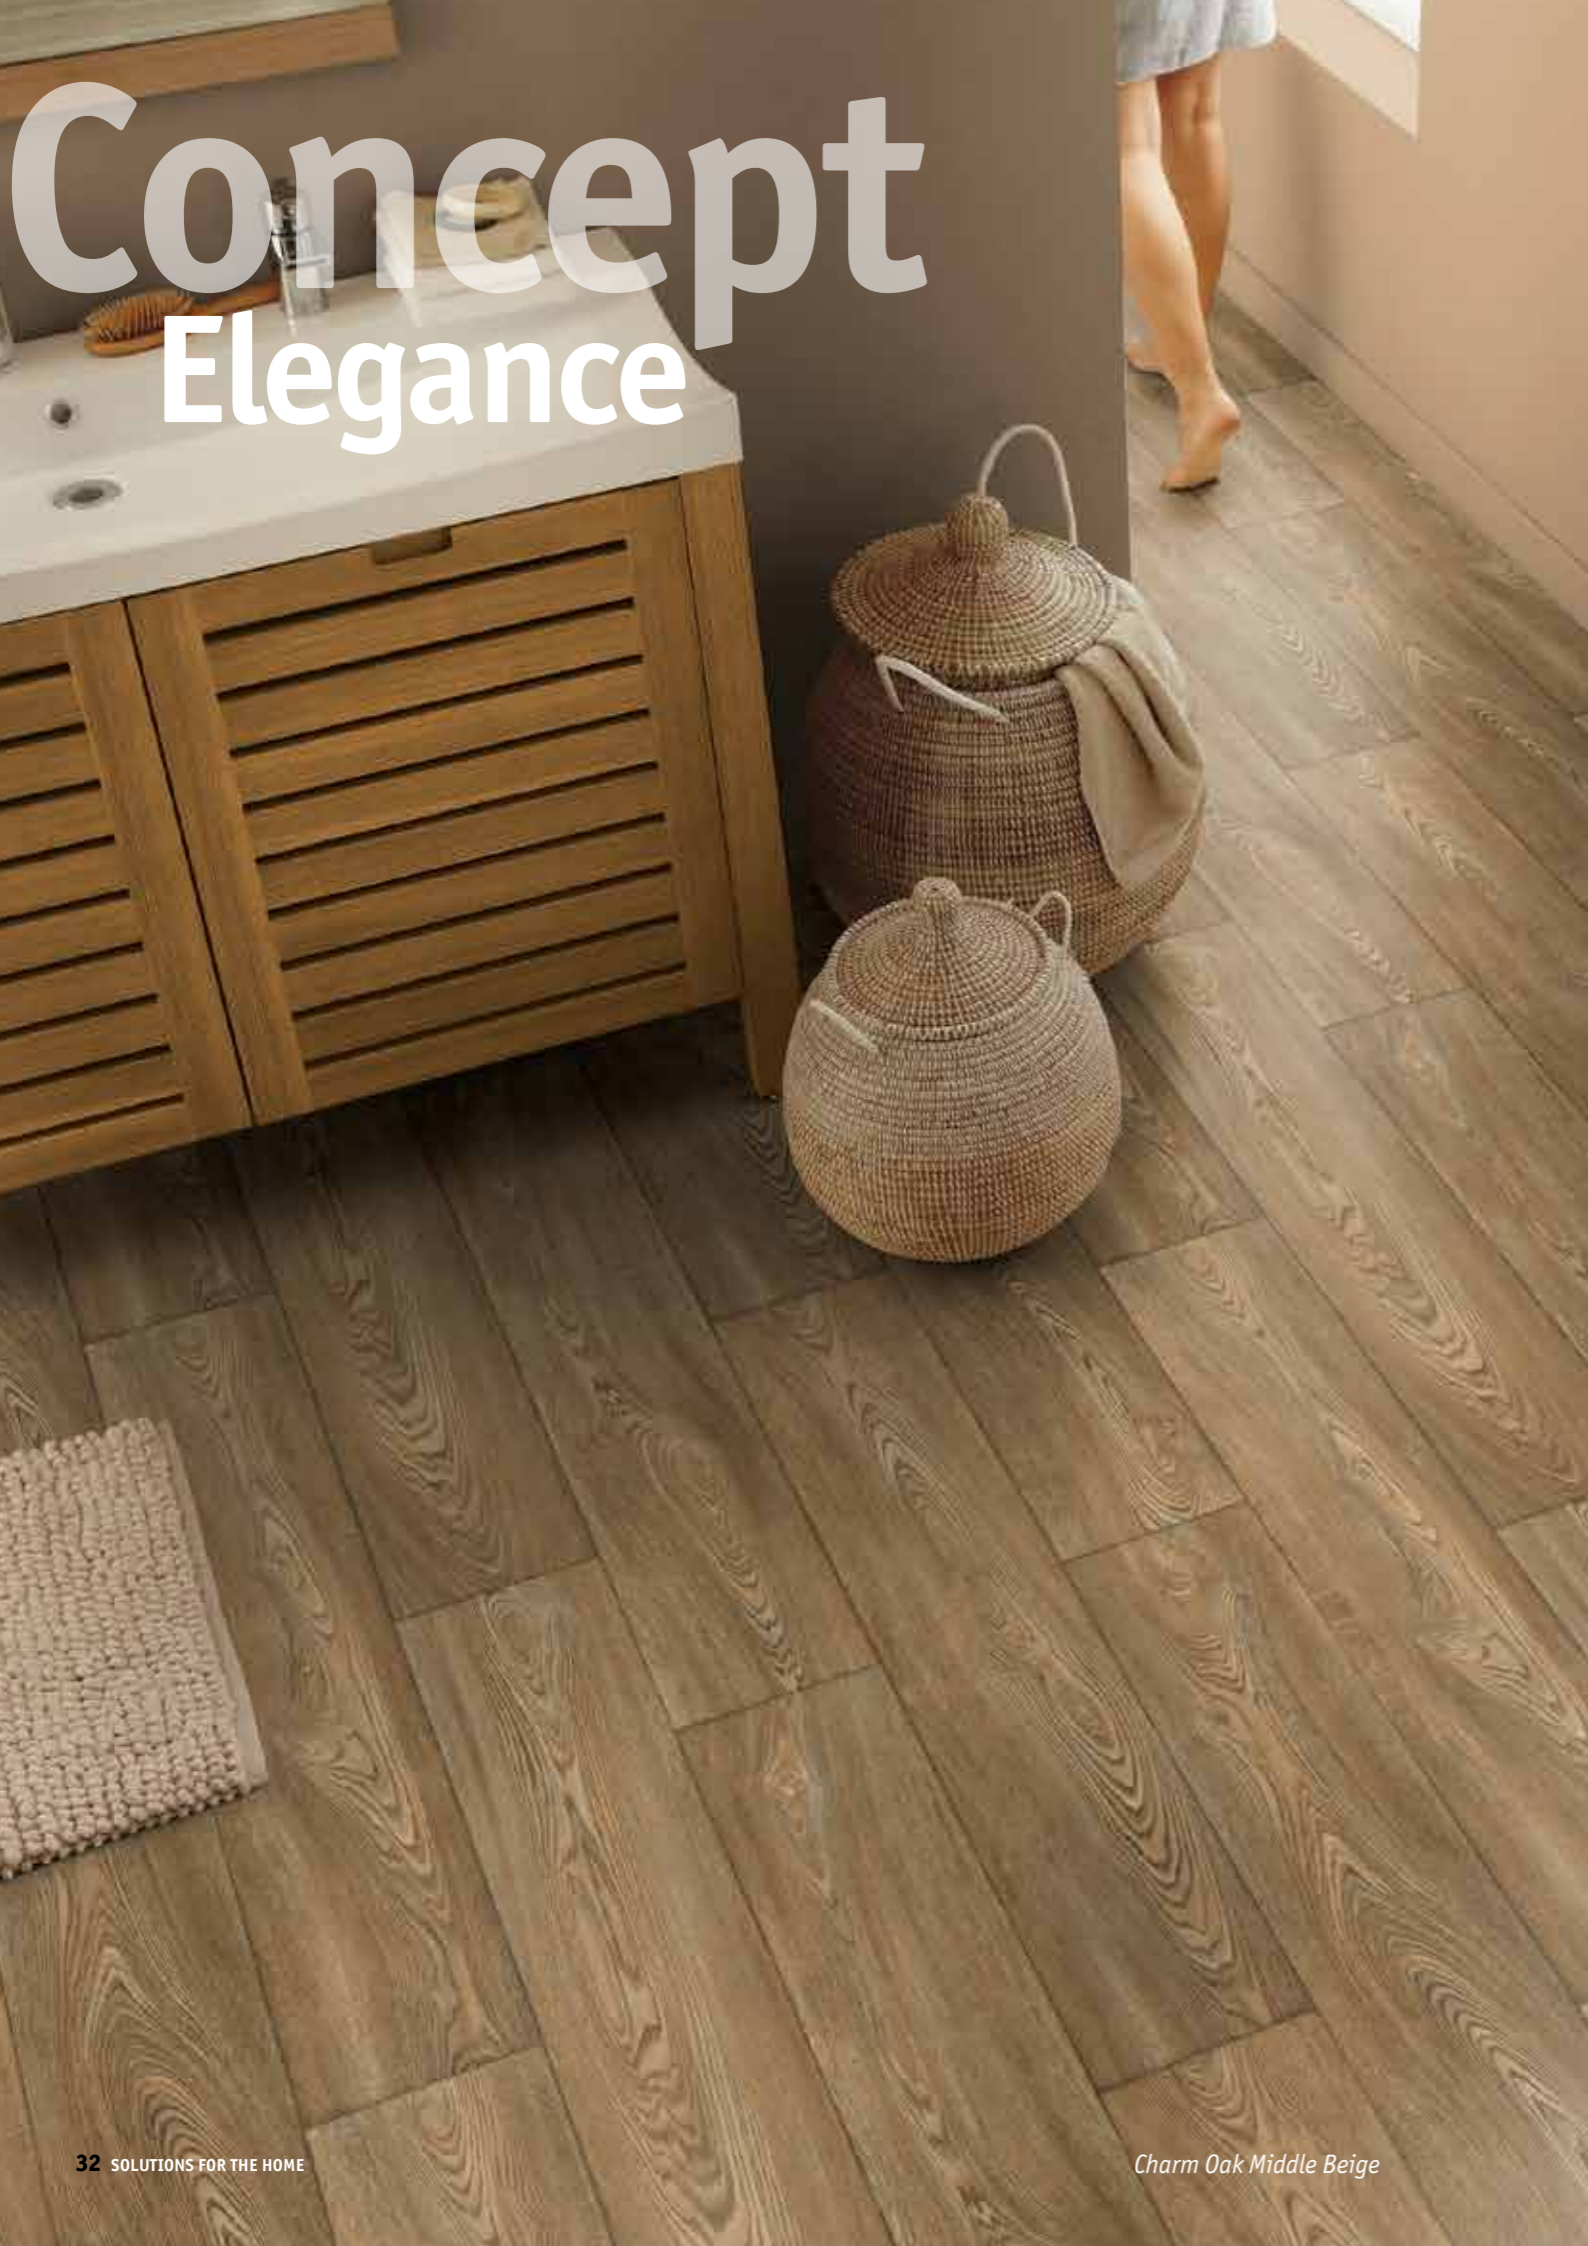

Concept Elegance

New!

Elegant woods

Repeat: 100x100 - Laying: same direction