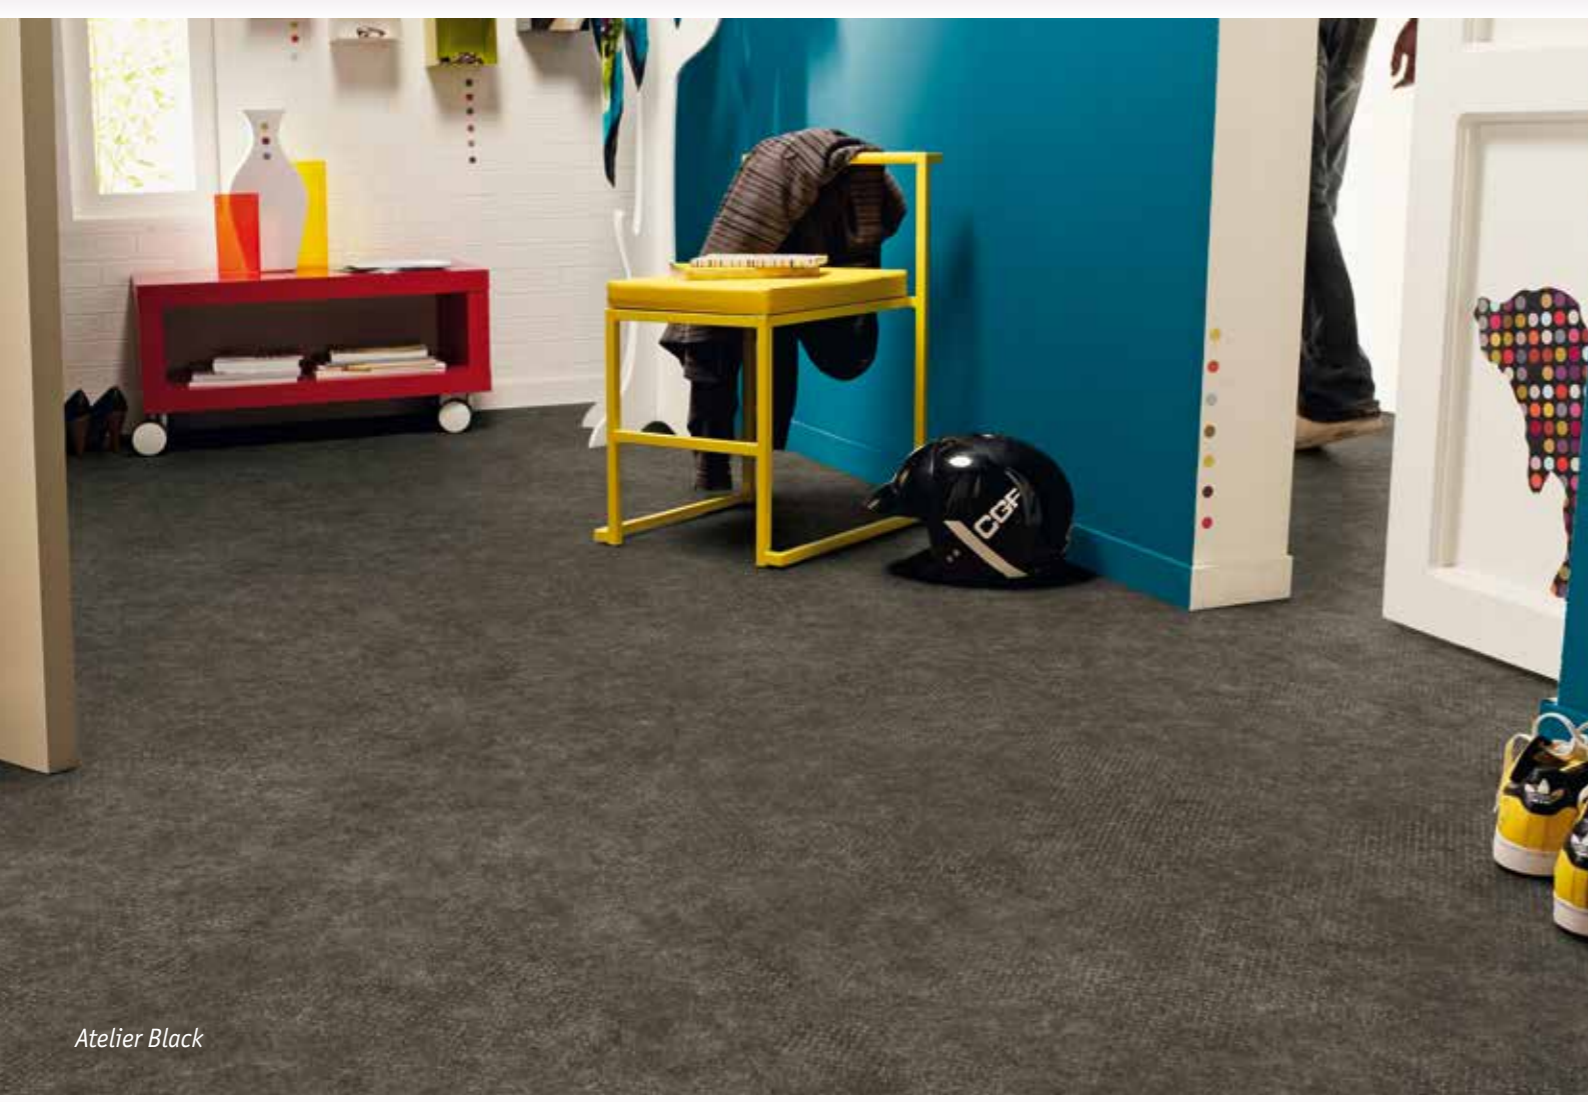

New!

Exclusive 240 Concept Factory

- Calendered sheet
- High indentation resistance
- Great comfort
- Easy maintenance
- Contemporary industrial designs

┆ 2.4mm ★★
┆ 0.35mm ★★

Repeat: 100x100 - Laying: reverse

Atelier Black

A variation around the industrial atmosphere with two concrete looking like uni and a rusty metallic tile.