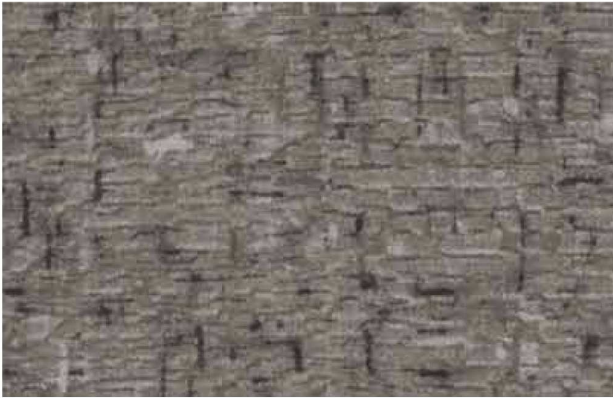

Tweedy - 0546 Dark